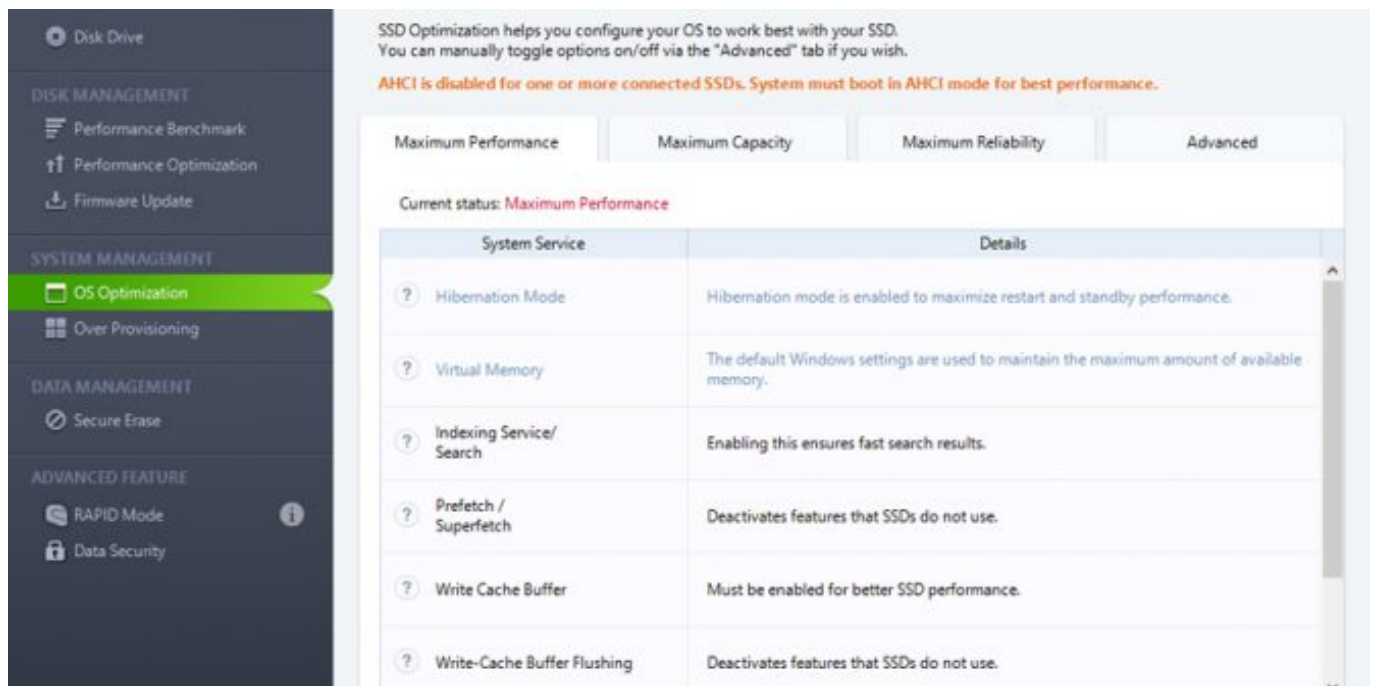

There is a disk that comes with the SSD and includes the Samsung Magician software for the SSD to keep the firmware of the SSD up to date.

1. [samsung magician download](#)
2. [samsung magician software](#)
3. [samsung magician worth it](#)

But the Magician software in question has an advanced performance optimization function that basically refreshes everything on the SSD the same as if you had copied everything off the drive and copied it back onto the blank drive.. Samsung Magician Software Download For Mac Samsung 840 Pro Software Download Click to expand.

samsung magician download

samsung magician download, samsung magician, samsung magician software, samsung magician mac, samsung magician 860 evo, samsung magician rapid mode, samsung magician review, samsung magician clone boot drive, samsung magician linux, samsung magician secure erase, samsung magician nedir, samsung magician 970 evo, samsung magician macos [Gratis Lagu Terpopuler Saat Ini Di Dunia](#)

Use of TRIM actually is debatable now, things changed in the last few years about that.. Also, with ShippingPass, there is no need to worry about commitment If you need to return or exchange an item you can send it back at no cost or take it to your neighborhood store.. If I use Bootcamp to Boot up in windows would there be a way that I could enable RAPID mode. [Maestro Gold Crack](#)

[Office Standard 2016 Mac Download](#)

samsung magician software

[Californication Season 6 Ost Download](#)

So its sad that Samsung does not provide this capability for mac users, only windows users.. I tried bootcamp in the past and it